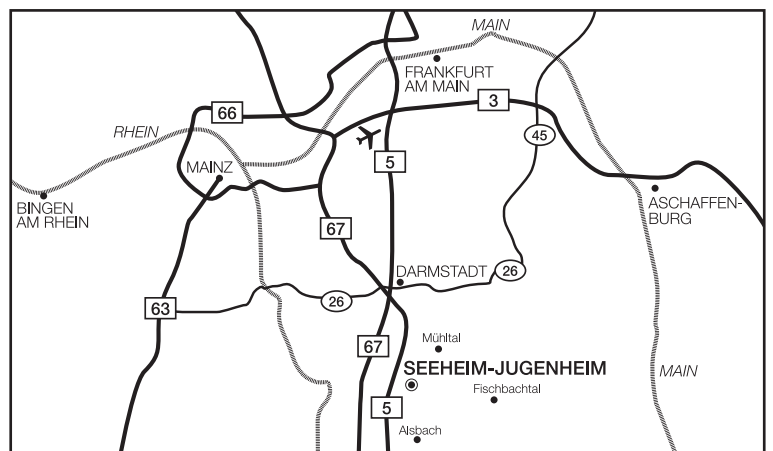

Lufthansa Training & Conference Center Seeheim -> Frankfurt Flughafen

MO – FR	07:00	08:45	10:15	14:15	16:15	17:45	19:15	20:45
SA	07:30	10:15	14:45	18:15				
SO	09:00	11:00	16:15	18:15				

Anreise mit dem Auto/Arrival by car

Autobahn A5 (Heidelberg – Frankfurt am Main)
Ausfahrt Nr. 28 Seeheim-Jugenheim
Navigation: Seeheim-Jugenheim, Lufthansaring 1
Parkmöglichkeit kostenfrei in der Parkgarage

Motorway A5 (Heidelberg – Frankfurt am Main)
Exit No 28 Seeheim-Jugenheim
Navigation: Seeheim-Jugenheim, Lufthansaring 1
Parking facilities free of charge in the underground car park.